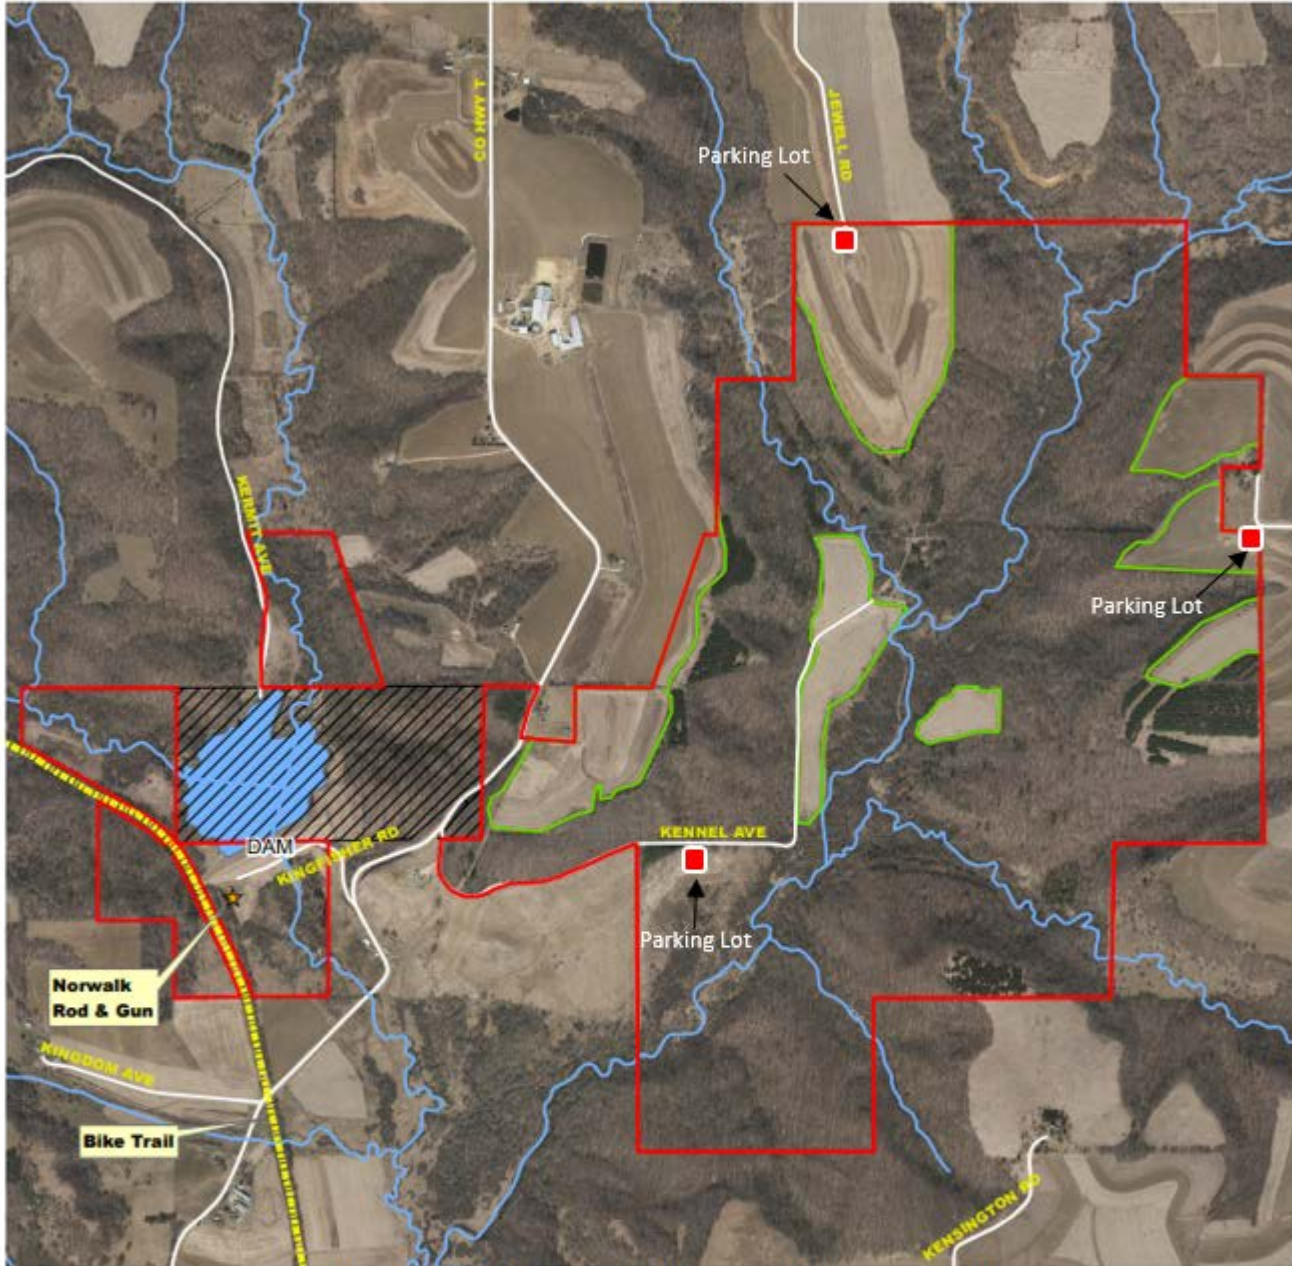

Tri-Creek Property

Created By: JW
Date: 2/17/2016

- Legend**
- Tri-Creek Boundary
 - Streams
 - Roads
 - Wooded/Rec. 730.4 Acres
 - Agriculture 137.5 Acres
 - Easement LCC 75.88 Acres

Total County Acres: 867.93

*No Motorized Vehicles Beyond Designated Parking Areas