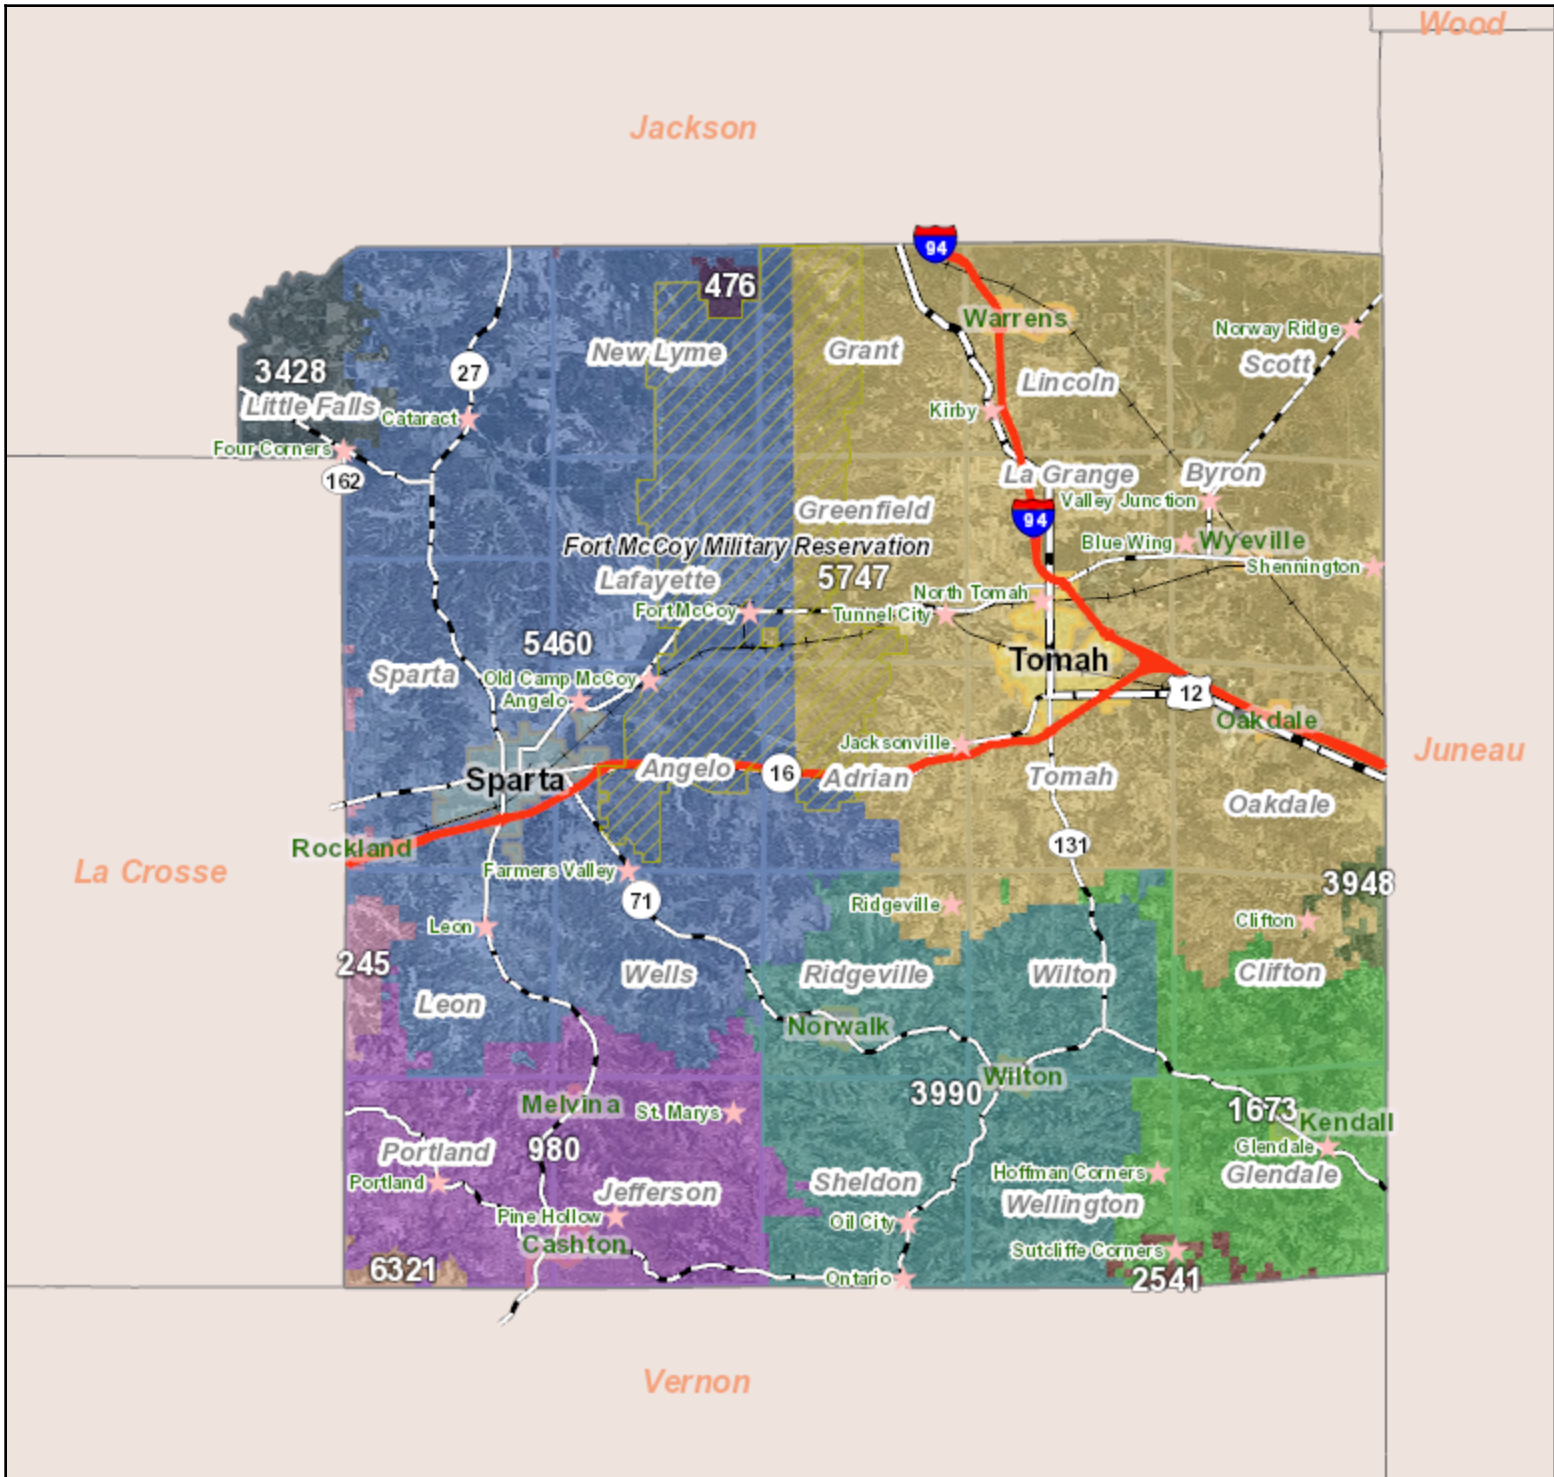

Monroe County School Districts

Legend

-  Fort McCoy
 -  Cities
 -  Villages
 -  Unincorporated Communities
 -  Towns
 -  Monroe County
 -  Other Counties
 -  Interstates
 -  US Highways
 -  State Highways
 -  Railroads
- School Districts**
-  Bangor
 -  Black River Falls
 -  Cashton
 -  Royall
 -  Hillsboro
 -  Melrose-Mindoro
 -  New Lisbon
 -  Norwalk-Ontario-Wilton
 -  Sparta Area
 -  Tomah Area
 -  Westby Area

DISCLAIMER: This map is not guaranteed to be accurate, correct, current, or complete and conclusions drawn are the responsibility of the user.

Author:	
Date Printed:	
Sources:	