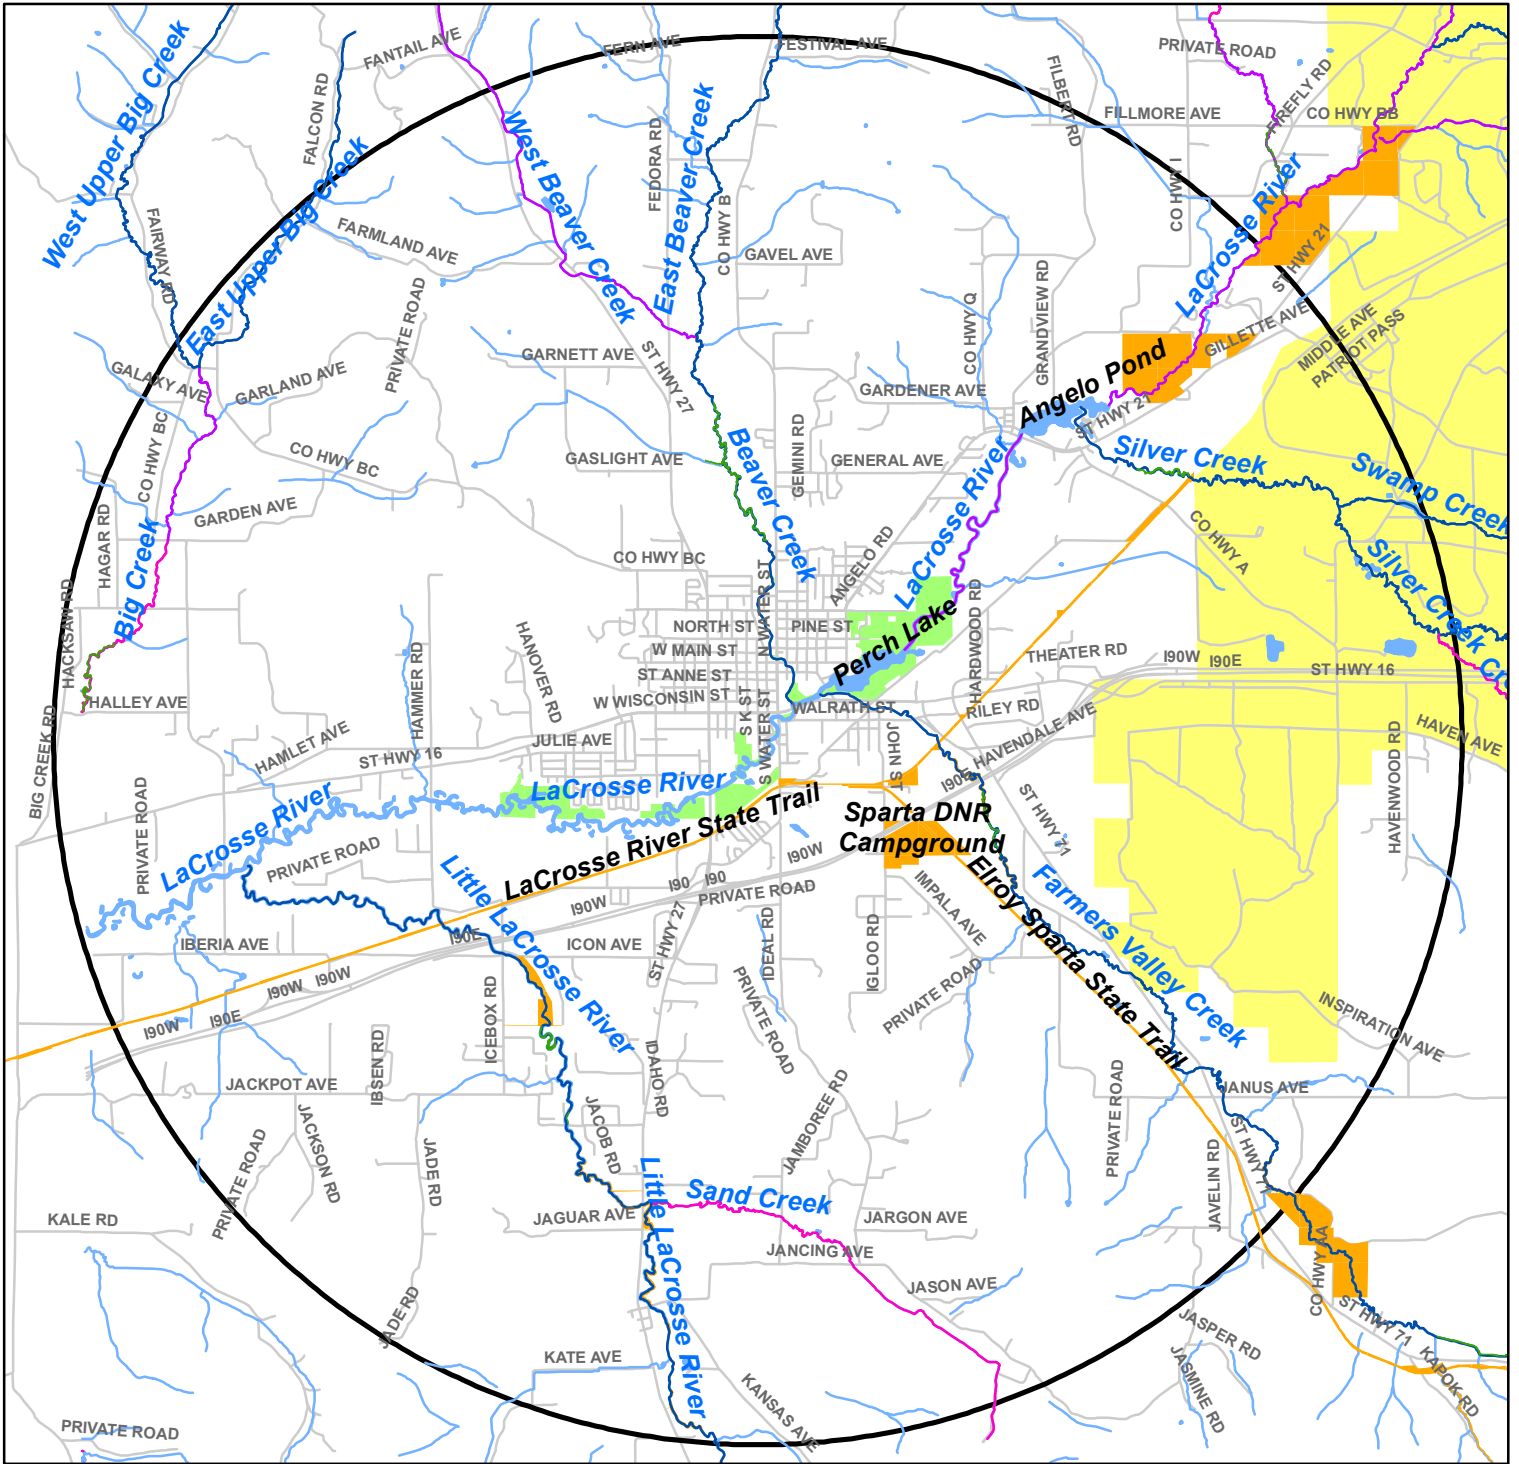

City of Sparta Fishing Access

5 Mile Radius

Legend

- Sparta Parks & Stream Easements - 4.6 mi
- Monroe County Streambank Easements - 4.0 mi
- WI DNR Managed Lands - 4.3 mi
- Fort McCoy*
- Streams

DNR Classified Trout Streams

- Class I - 29.1 mi
- Class II - 5.4 mi
- Class III - 2.4 mi

Produced: 1/22/20

This map shows the approximate relative location of property boundaries but was not prepared by a professional land surveyor. This map is provided for informational purposes only and may not be sufficient or appropriate for legal, engineering, or surveying purposes. This product may not reflect current information. Produced by the Monroe County Land Conservation Department.