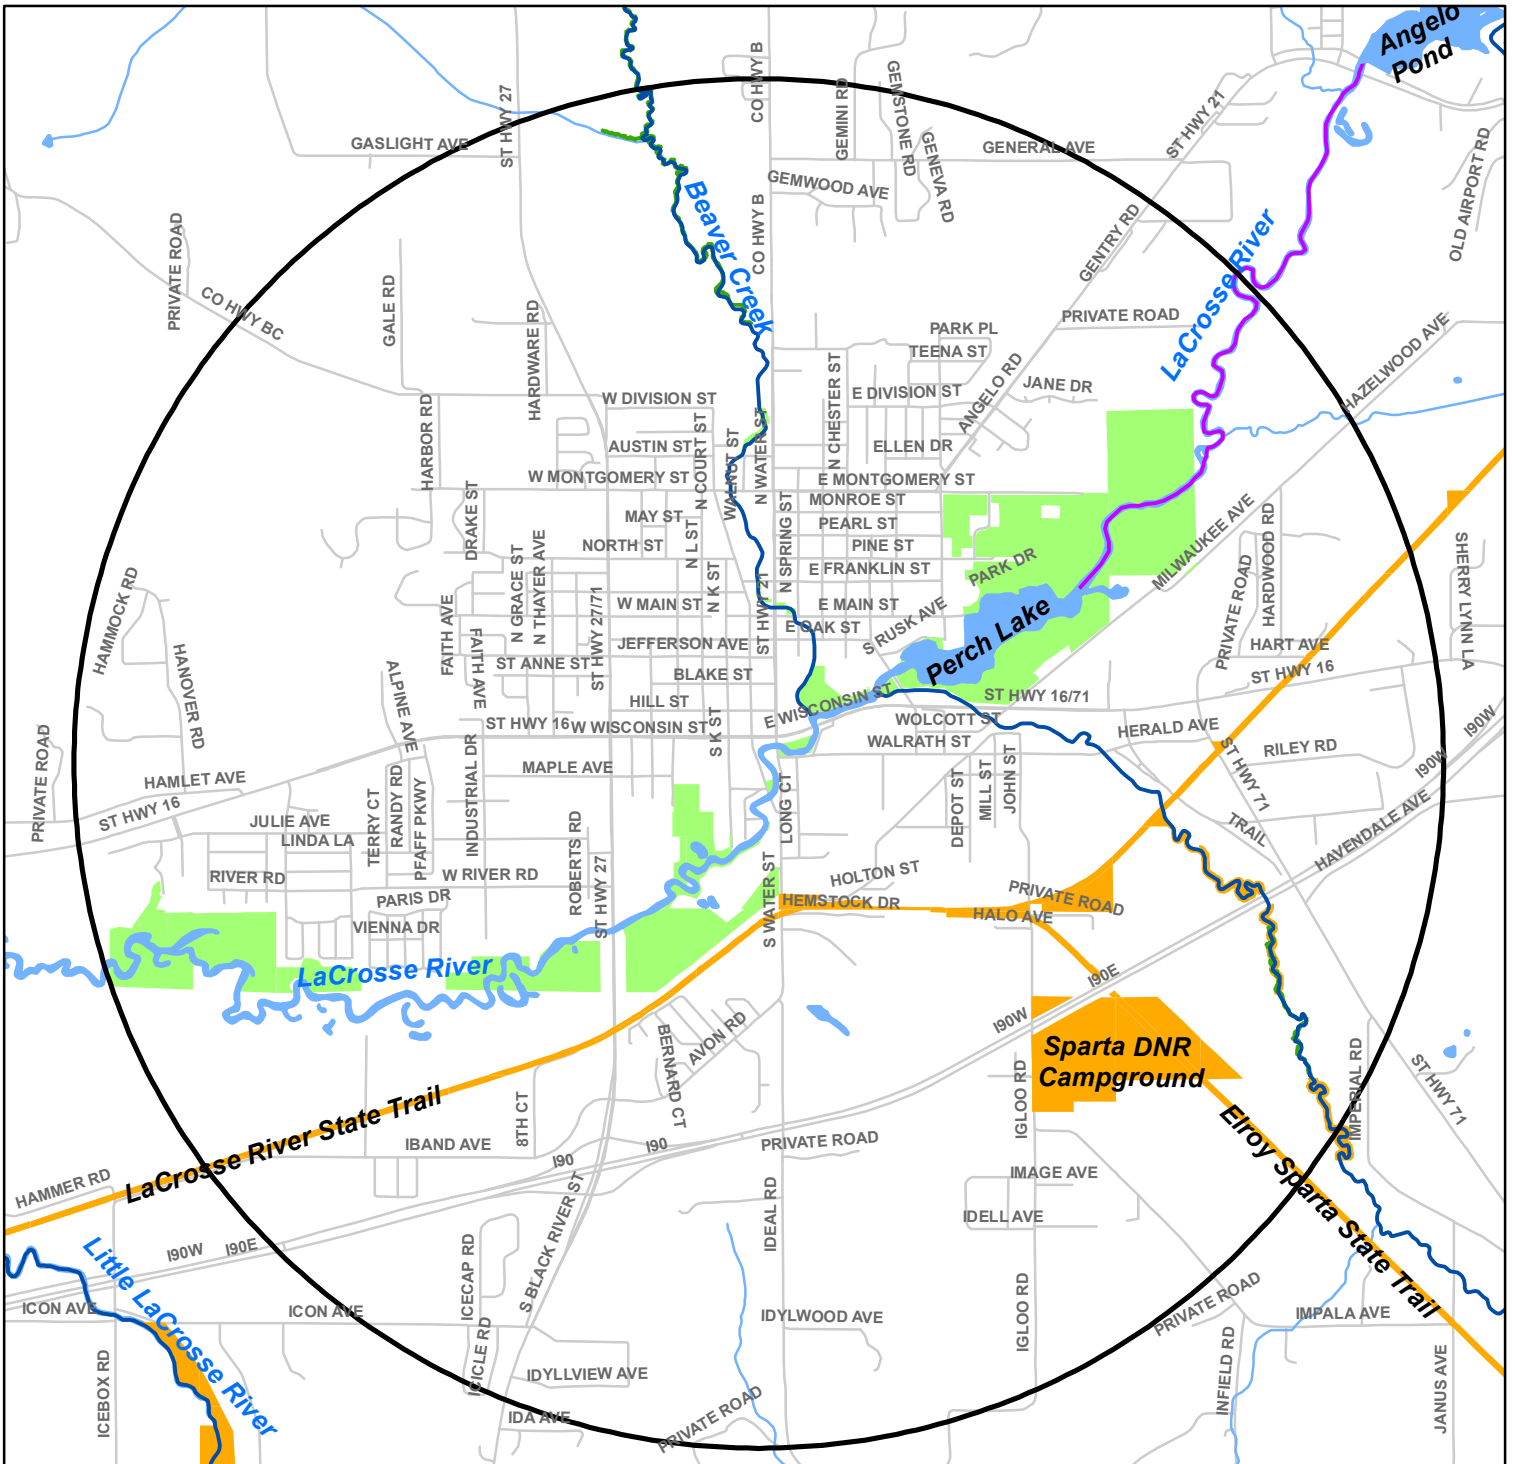

City of Sparta Fishing Access

2 Mile Radius

Legend

- City of Sparta Parks & Stream Easements - 4.6 mi
- Monroe County Streambank Easements - 2.3 mi
- WI DNR Managed Lands - 1.1 mi
- Streams

DNR Classified Trout Streams

- Class I - 5.2 mi
- Class II - 1.5 mi
- Class III - 0 mi

Produced: 1/22/20

This map shows the approximate relative location of property boundaries but was not prepared by a professional land surveyor. This map is provided for informational purposes only and may not be sufficient or appropriate for legal, engineering, or surveying purposes. This product may not reflect current information. Produced by the Monroe County Land Conservation Department.